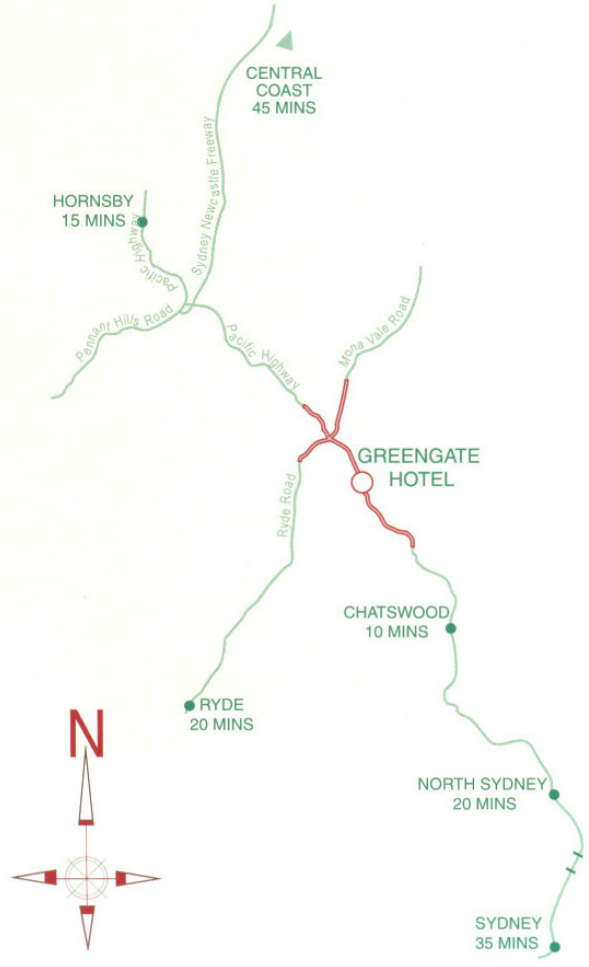

- 15 km from Sydney CBD
- 2 km from Pymble
- 6 km from North Ryde
- 7 km from Chatswood
- Walking distance to Killara and Gordon railway stations
- Parking onsite, restricted parking on Bruce Avenue and Greengate Road
- Bus transport can be provided on arrangement

Time to hotel pending traffic conditions